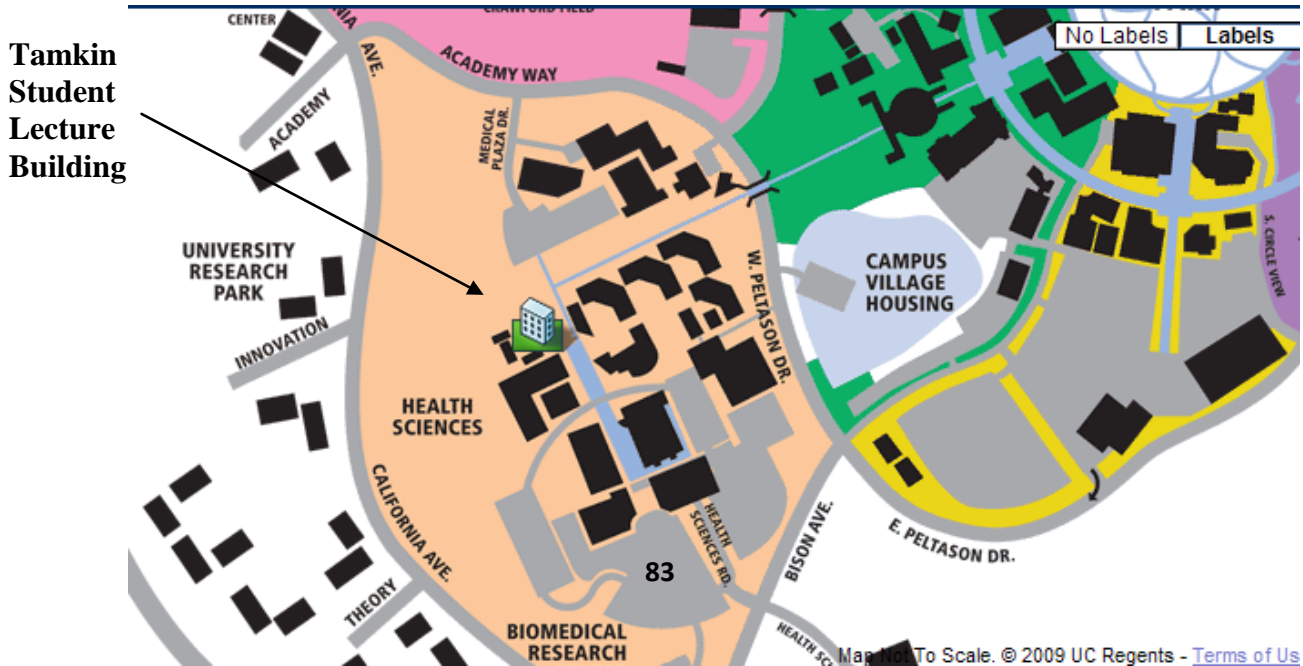

Tamkin Student Lecture Building
UC Irvine School of Medicine

From 405 Northbound

Exit at University Dr.
LEFT on University Dr.
LEFT on California Ave.
LEFT on Bison Ave.
See directions from Bison Ave below

From 405 Southbound

Take exit 10 to Merge onto 73 Southbound
Exit at Bison Ave. (last toll-free exit)
LEFT on Bison Ave. into UCI
See directions from Bison Ave below

From 73 Northbound

Exit at Bison Ave. (first toll-free exit)
RIGHT on Bison Ave.
See directions from Bison Ave below

From 73 Southbound

Exit at Bison Ave.
LEFT on Bison Ave. into UCI
See directions from Bison Ave below

From PCH

From either direction, turn onto MacArthur Blvd.
Northbound (just north of Corona del Mar).
RIGHT on Bison Ave.
See directions from Bison Ave below.

Directions to Parking Lot 83: From Bison Ave., travel to Health Sciences Road, just past California, and turn LEFT. Make an immediate LEFT at the fork in the road. Parking Lot 83 will be directly on your right. See attendant for a parking pass (\$10). After parking, proceed down the walkway between the buildings. The 4th building on the left is the Tamkin Student Lecture Building.